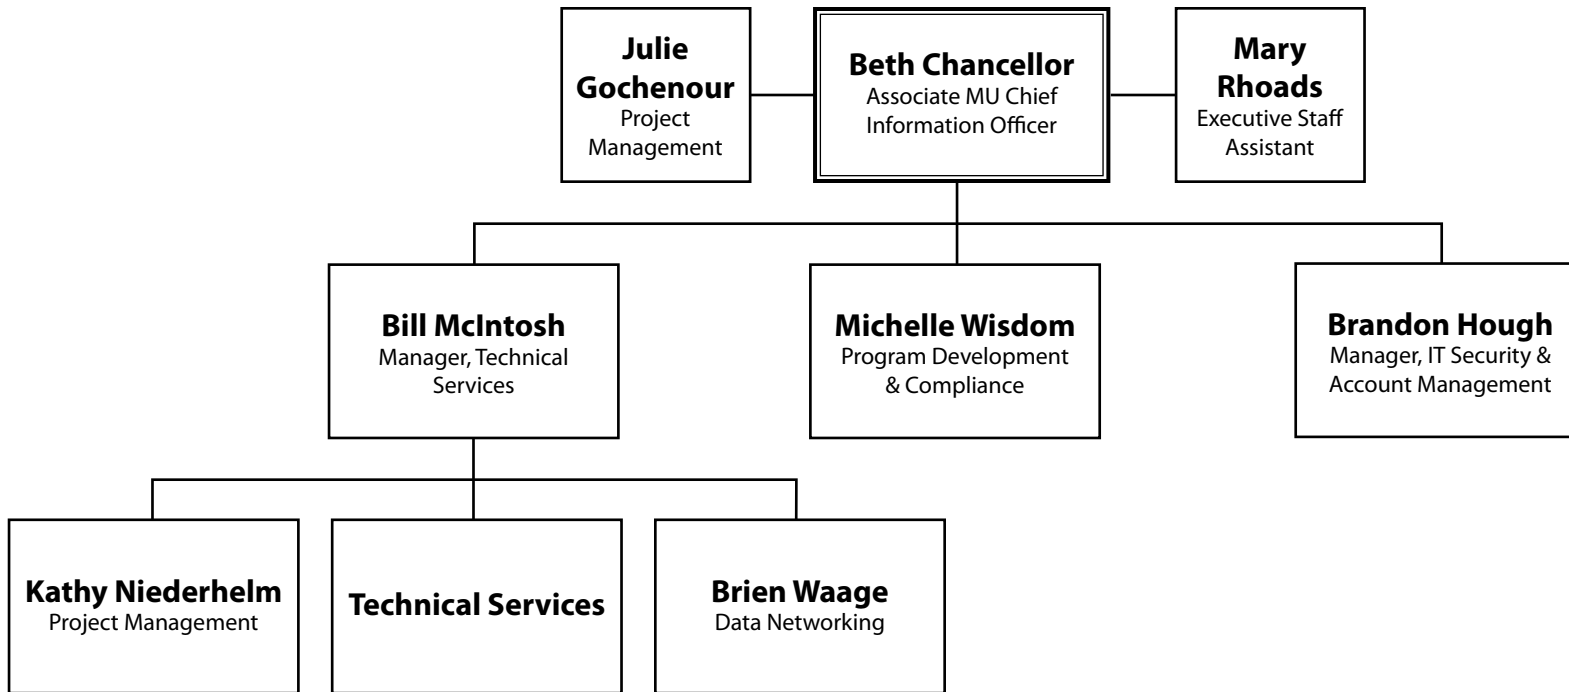

Telecommunications & Security