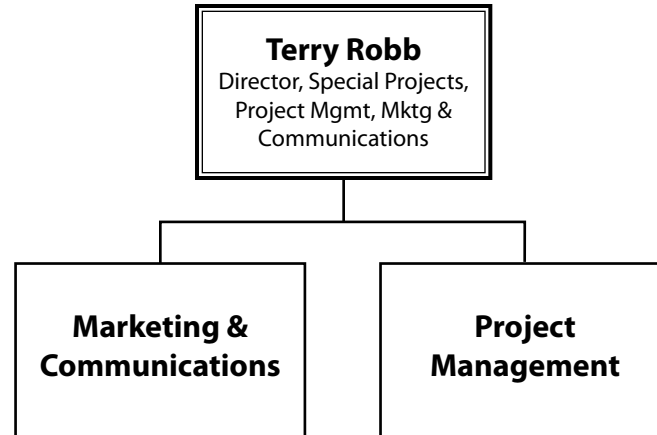

Special Projects, Project Management, Marketing & Communications